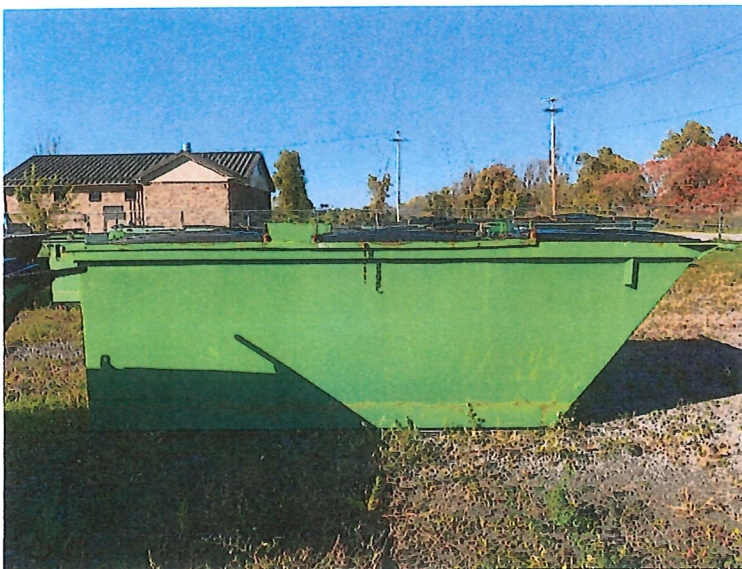

DUMPSTER SIZING CHART

4-yard Dumpster

Length 7 feet

Width 5 feet

Depth 4 feet

6-yard Dumpster

Length 9.5 feet

Width 5 feet

Depth 4 feet

8-yard Dumpster

Length 13 feet

Width 5 feet

Depth 4 feet