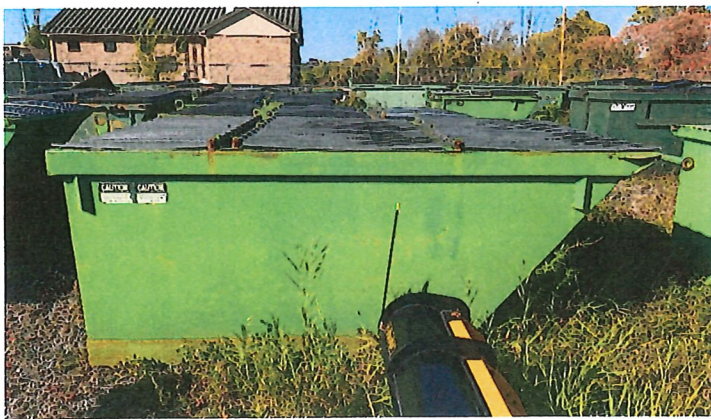

DUMPSTER SIZING CHART

4-yard Dumpster

Length 7 feet

Width 5 feet

Depth 4 feet

6-yard Dumpster

Length 9.5 feet

Width 5 feet

Depth 4 feet

8-yard Dumpster

Length 13 feet

Width 5 feet

Depth 4 feet